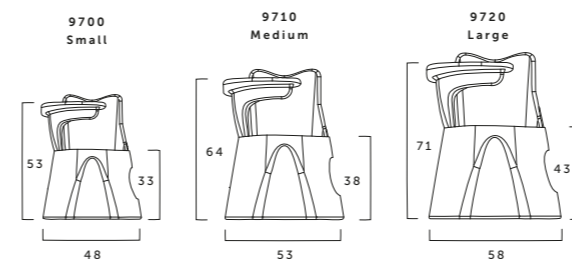

heights: 33 cms, 38 cms and 43 cms.

Comes in three different sizes:

9700- Small (Age 2 years & above)

9710- Medium (Age 5 years & above)

9720- Large (Age 9 years & above)

All dimensions are in cm

**TEDDY DREAMS**