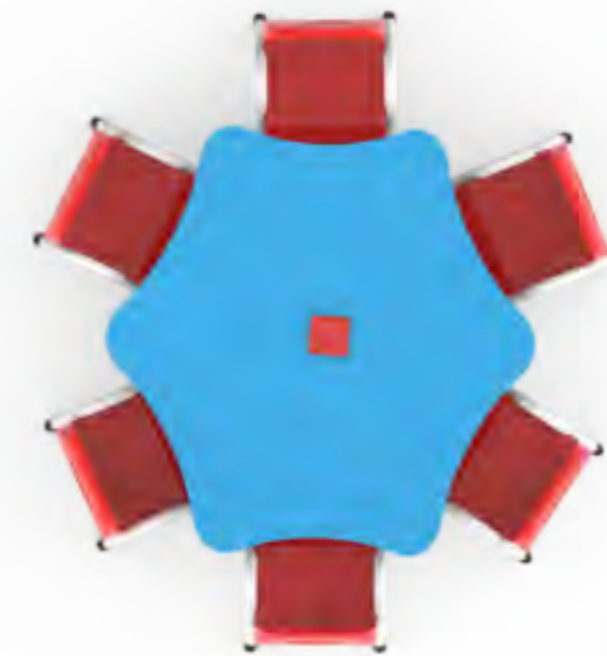

TESSELTION OF TABLES  
for group activities

**LEAF TABLE | TRUNK CHAIR**

Leaf table dimensions (LxWxH)  
64"x28"x 15"-24" (Adjustable)

SEATING CAPACITY  
4

Trunk chair dimensions (LxWxH) ●●●●  
SMALL - 15"x15"x8"  
MEDIUM - 15"x15"x10"  
LARGE - 15"x15"x12"  
X-LARGE - 15"x15"x14"