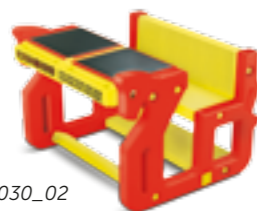

8030

8030_03

8030_02