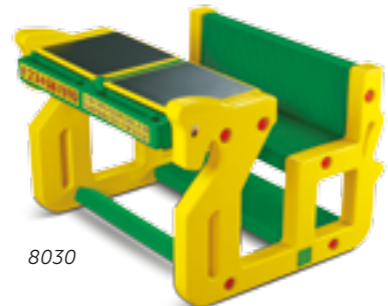

PLAY PET SINGLE

2 Years & Above

The no clutter, no mess Chair 'n' Desk in the shape of Squirrel. Space created for bags and bottles under the seat. Separate areas for pencils, brushes, erasers etc. Fully dismantable and easy to assemble.

Product Dimensions:
77.7 x 43.5 x 56.0 cms

FUN ON WHEELS SINGLE

2 Years & Above

The no clutter, no mess Chair 'N' Desk in the shape of steam engine is specially designed for classroom or individual use. It is well balanced for comfort and safety.

Product Dimensions:
77.0 x 41.0 x 52.5 cms

PLAY PET DOUBLE

2 Years & Above

The no clutter, no mess Chair 'n' Desk in the shape of Squirrel. Space created for bags and bottles under the seat. Separate areas for pencils, brushes, erasers etc. Fully dismantable and easy to assemble.

Product Dimensions:
78.0 x 78.0 x 56.5 cms

PONY DOUBLE

2 Years & Above

The no clutter, no mess Chair 'N' Desk in the shape of horse is specially designed for the classroom or for individual use. Available in attractive colour combinations.

Product Dimensions:
76.0 x 73.2 x 56.8 cms

FUN ON WHEEL DOUBLE

2 Years & Above

Specially designed for classroom or for individual use. Separate areas for pencils, brushes, erasers etc.

Product Dimensions:
77.0 x 71.5 x 52.5 cms

TWO FOR JOY

7050

2 Years & Above

Useful for schools and homes, two for joy is a sturdy and comfortable studying arrangement. A combination of plastic and powder coated steel frame ensures a safe, robust and maintenance free product.

Product Dimensions:
80.0 x 79.5 x 53.5 cms

FUN FOUR SOME

7070

2 Years & Above

A sturdy and comfortable studying arrangement. Suitable for four children. A combination of plastic and powder coated steel frame ensure a safe, robust and maintenance free product. It is ideal for schools, play schools and creches.