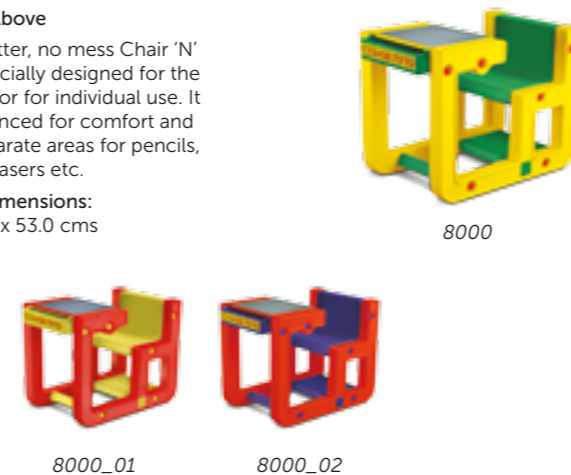

**Product Dimensions:**  
27.8 x 28.5 x 46.3 cms

**GENIUS GROUP CHAIR**

9350

5 Years & Above

Designed for individual use and this is for children aged 5 yrs & above.

**Product Dimensions:**  
43.0 x 44.0 x 70.0 cms

**CHOWKI**

9180

2 Years & Above

Combination of Plastic and Metal. Available in different colour variations.

**Product Dimensions:**  
80.0 x 80.0 x 35.0 cms

**JACK IN THE BOX SINGLE**

2 Years & Above

The no clutter, no mess Chair 'N' Desk is specially designed for the classroom or for individual use. It is well balanced for comfort and safety. Separate areas for pencils, brushes, erasers etc.

**Product Dimensions:**  
77.5 x 43.0 x 53.0 cms

**JACK IN THE BOX**

2 Years & Above

The no clutter, no mess Chair 'N' Desk is specially designed for the classroom or for individual use. Available in attractive colour combinations. Fully dismantable and easy to assemble.